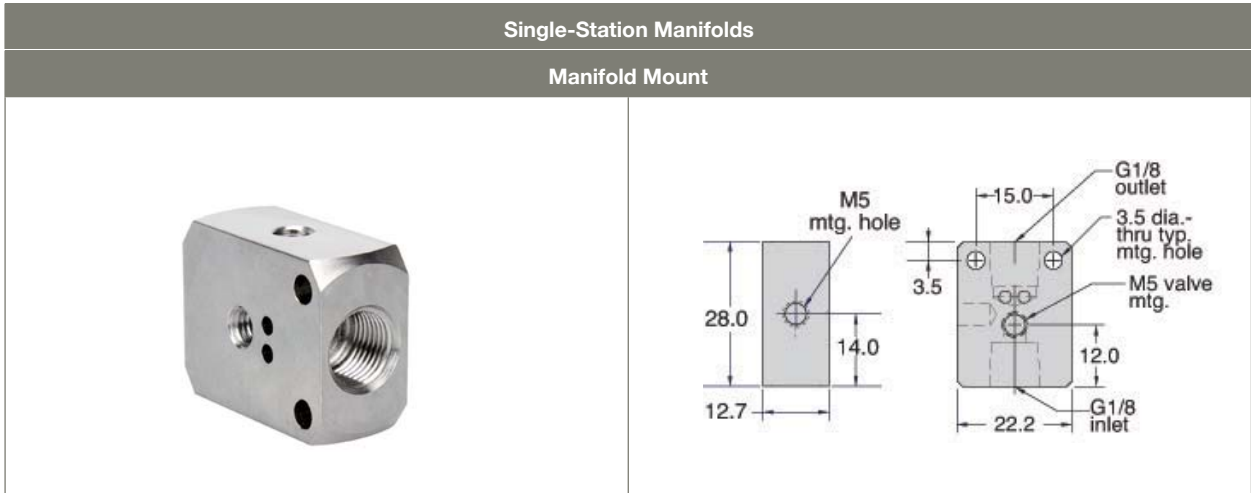

ENP brass standard. Other materials available. Consult factory.

Mounting screw and washer furnished

Part No.	Description
M-15492-1	Cartridge Style Manifold

Part No.	Description
M-15490-5	Manifold Mount